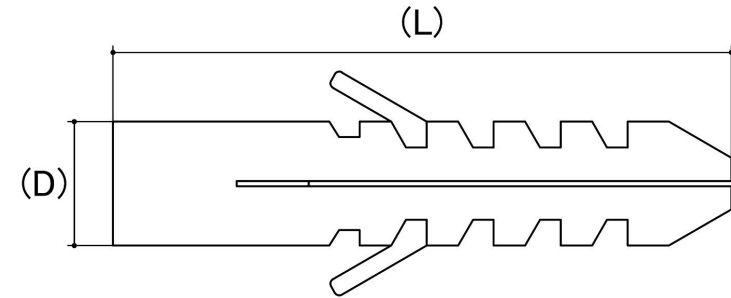

## Grey Universal Nylon Masonry Wallplug

**Head Style:** No Head

**Material:** Nylon

**Material Finish:** Nylon

**Corrosion Protection Level:** Ultimate

*CAD drawings shown for graphic representation only.\**

Size	Length (mm)	Anchor Length (L) (mm)	Drill Hole Size (mm)	To Suit Screw Sizes	Colour	sku (qfind)
	Nom	Nom	Nom	Nom	Nom	
M5	25	25	5.00	5g,7g	Grey	65WPN525
M6	30	30	6.00	6g,9g	Grey	65WPN630
M7	35	35	7.00	9g,12g	Grey	65WPN735
M8	40	40	8.00	14g,16g	Grey	65WPN840
M10	50	50	10.00	M8 Coach Screw	Grey	65WPN1050
M12	60	60	12.00	M10 Coach Screw	Grey	65WPN1260